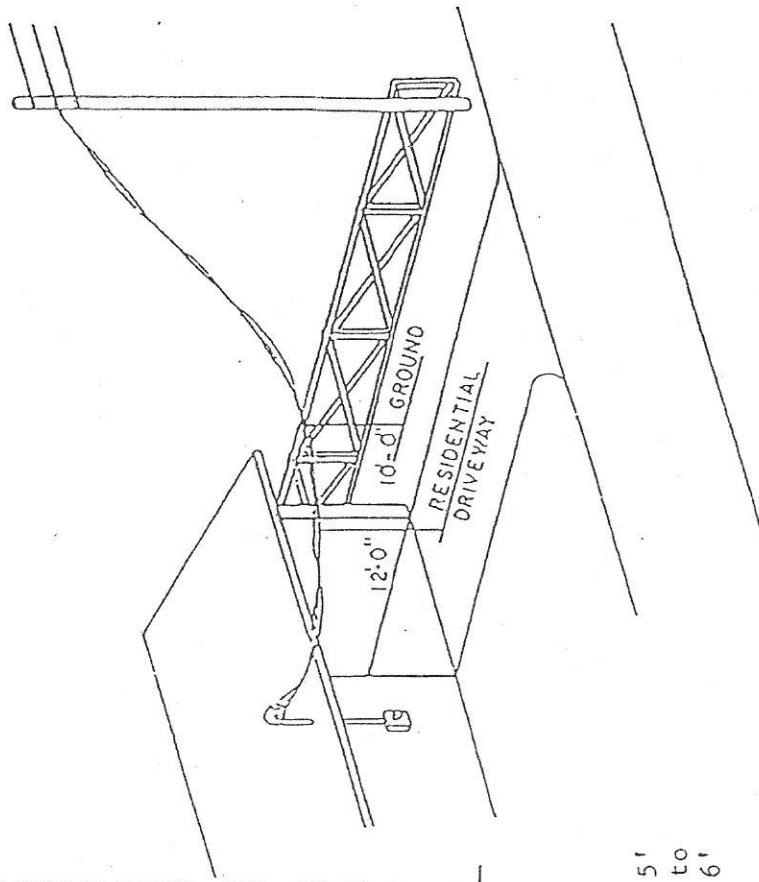

**HUMBOLDT  
UTILITIES**

**INSTALLATION GUIDE  
OVERHEAD RESIDENTIAL  
SERVICE METERING**

DATE: 2/27/97

STANDARD  
NUMBER

M8-12R

ATTACHMENT POINT

12

5'  
to  
6'

LEAVE MIN. 2'-0" TAIL FOR CONNECTION

DISTRIBUTOR'S SERVICE DROP ATTACHMENT POINT

5/8" MACHINE BOLT WITH EYE-NUT OR 5/8" EYE BOLT

SCHEDULE 80 PVC MAY BE USED

1 1/4" MIN. RIGID ELECTRICAL CONDUIT WITH WEATHERHEAD