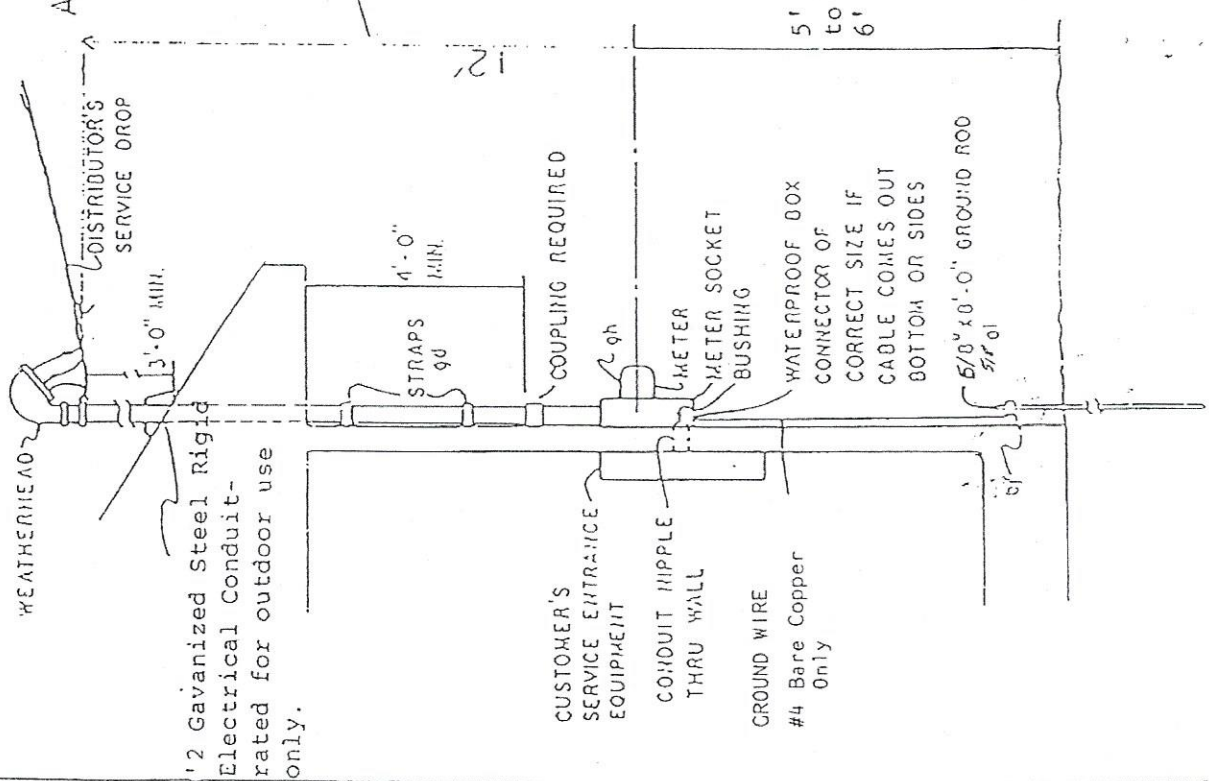

**HUMBOLDT  
UTILITIES**

**INSTALLATION GUIDE  
OVERHEAD RESIDENTIAL  
SERVICE METERING**

DATE: 2/27/97

STANDARD  
NUMBER

M8-12R

ATTACHMENT POINT

12

5'  
to  
6'

LEAVE MIN. 2'-0" TAIL FOR CONNECTION

DISTRIBUTOR'S SERVICE DROP ATTACHMENT POINT

5/8" MACHINE BOLT WITH EYE-NUT OR 5/8" EYE BOLT

SCHEDULE 80 PVC MAY BE USED

1 1/4" MIN. RIGID ELECTRICAL CONDUIT WITH WEATHERHEAD