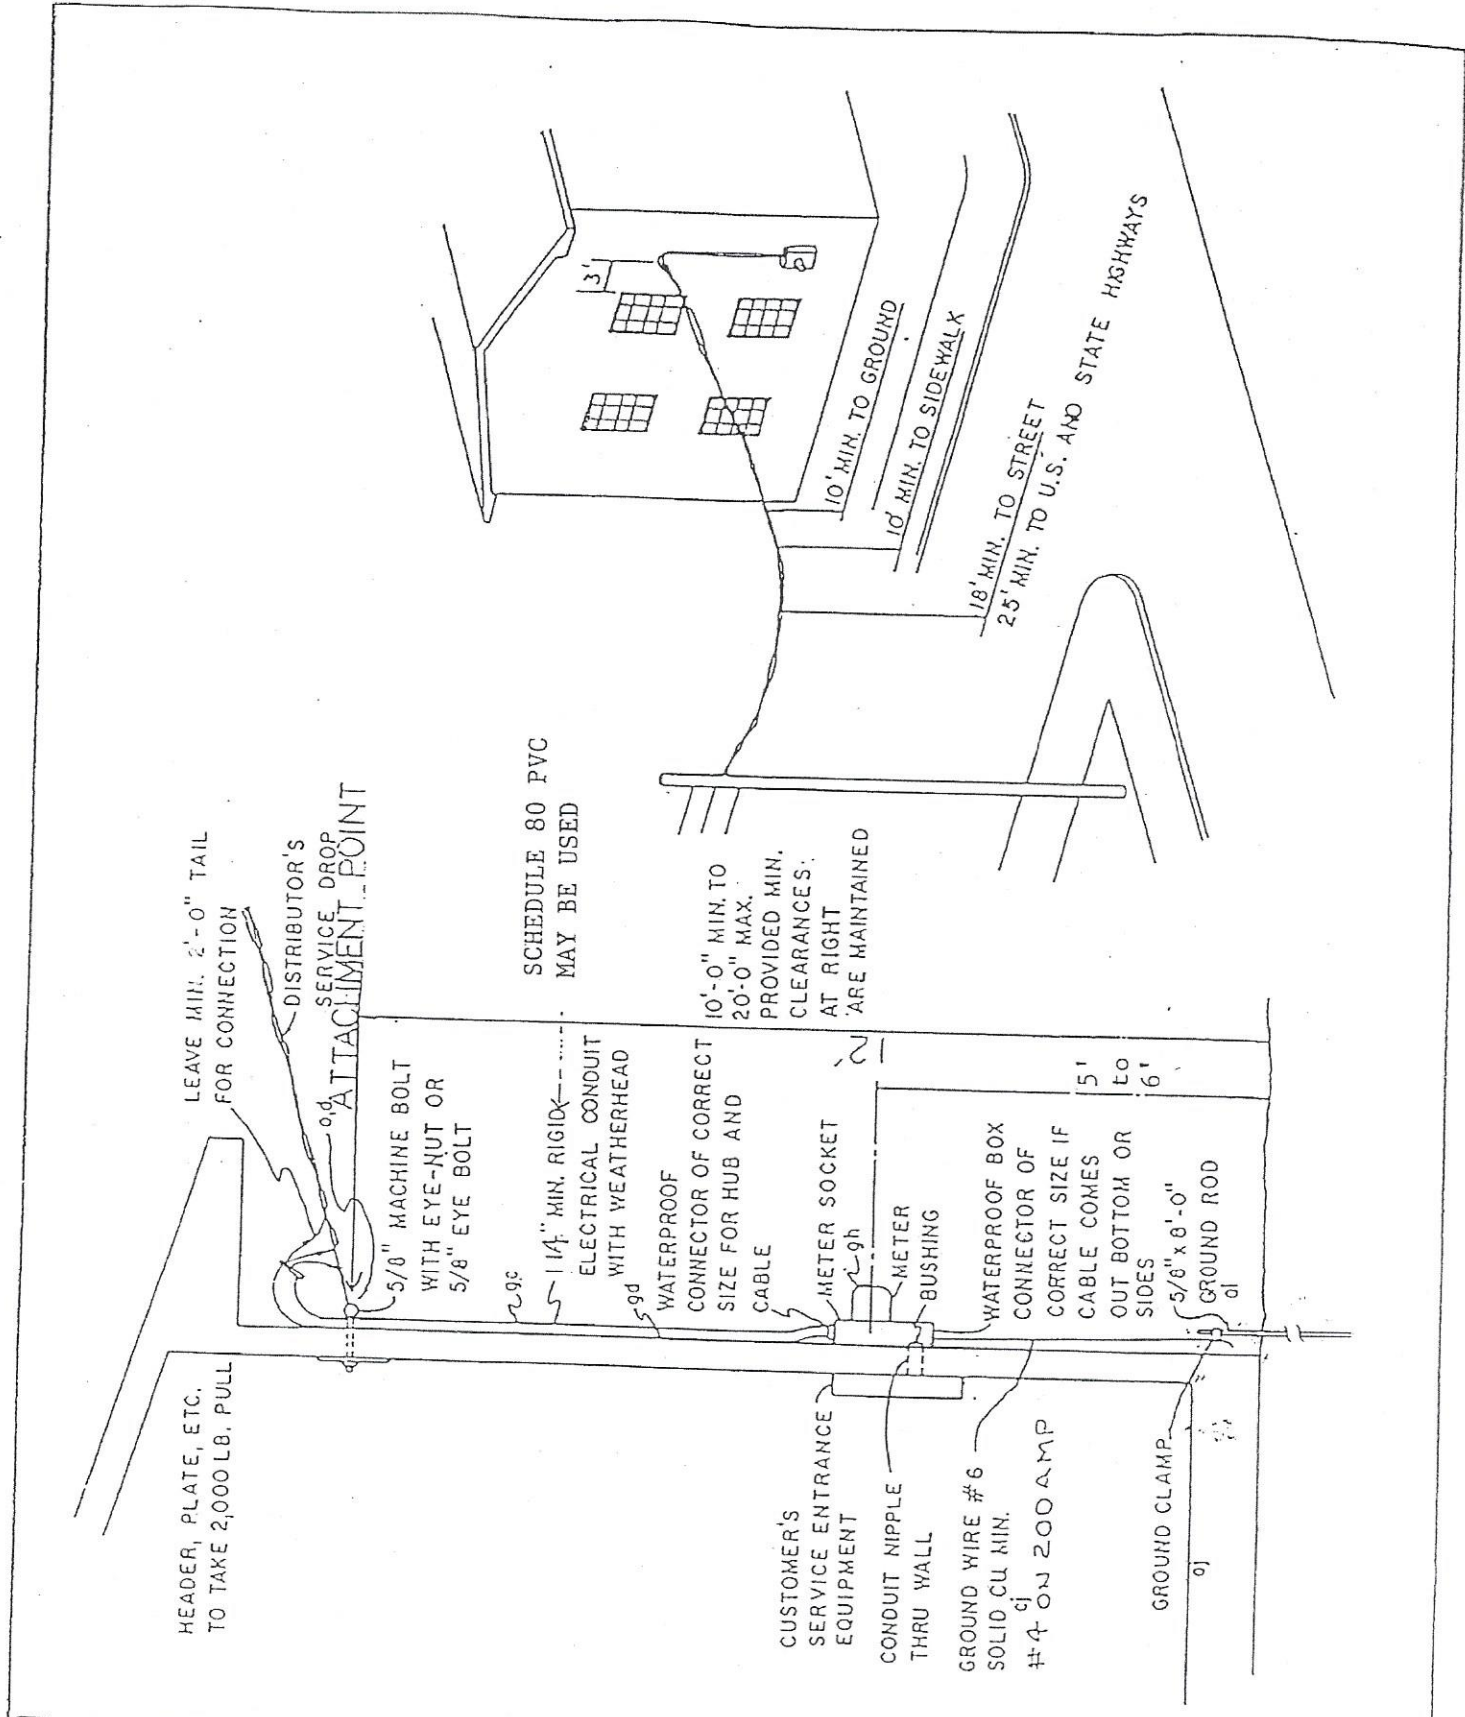

LEAVE MIN. 2'-0" TAIL FOR CONNECTION

DISTRIBUTOR'S SERVICE DROP ATTACHMENT POINT

5/8" MACHINE BOLT WITH EYE-NUT OR 5/8" EYE BOLT

SCHEDULE 80 PVC MAY BE USED

1 1/4" MIN. RIGID ELECTRICAL CONDUIT WITH WEATHERHEAD